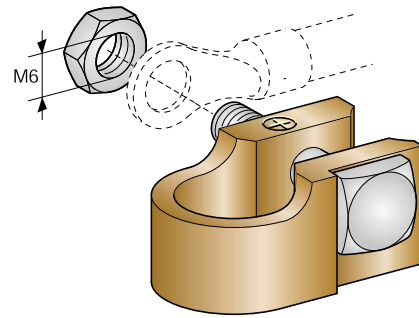

DIE CAST & FRENCH TYPES

1

2

3

4

IMG	DESCRIPTION	POLARITY	WIRE SECTION mm ²	MATERIAL	P/N BOX	M.O.Q.
1	BATTERY TERMINAL	+	25	BRASS	1506250	25
	BATTERY TERMINAL	-	25	BRASS	1506260	25
2	BATTERY TERMINAL	+/-	-	BRASS	1506820	1+1
3	BATTERY TERMINAL	+	-	PE - NYLON	1506200	25
4	BATTERY TERMINAL	-	-	PE - NYLON	1506210	25