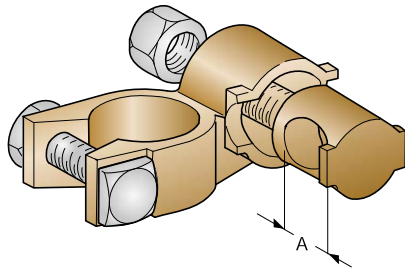

DIE CAST & FRENCH TYPES

1

2

3

4

IMG	DESCRIPTION	POLARITY	WIRE SECTION mm ²	MATERIAL	P/N BOX	M.O.Q.
1	BATTERY TERMINAL	+	25	BRASS	1506250	25
	BATTERY TERMINAL	-	25	BRASS	1506260	25
2	BATTERY TERMINAL	+/-	-	BRASS	1506820	1+1
3	BATTERY TERMINAL	+	-	PE - NYLON	1506200	25
4	BATTERY TERMINAL	-	-	PE - NYLON	1506210	25